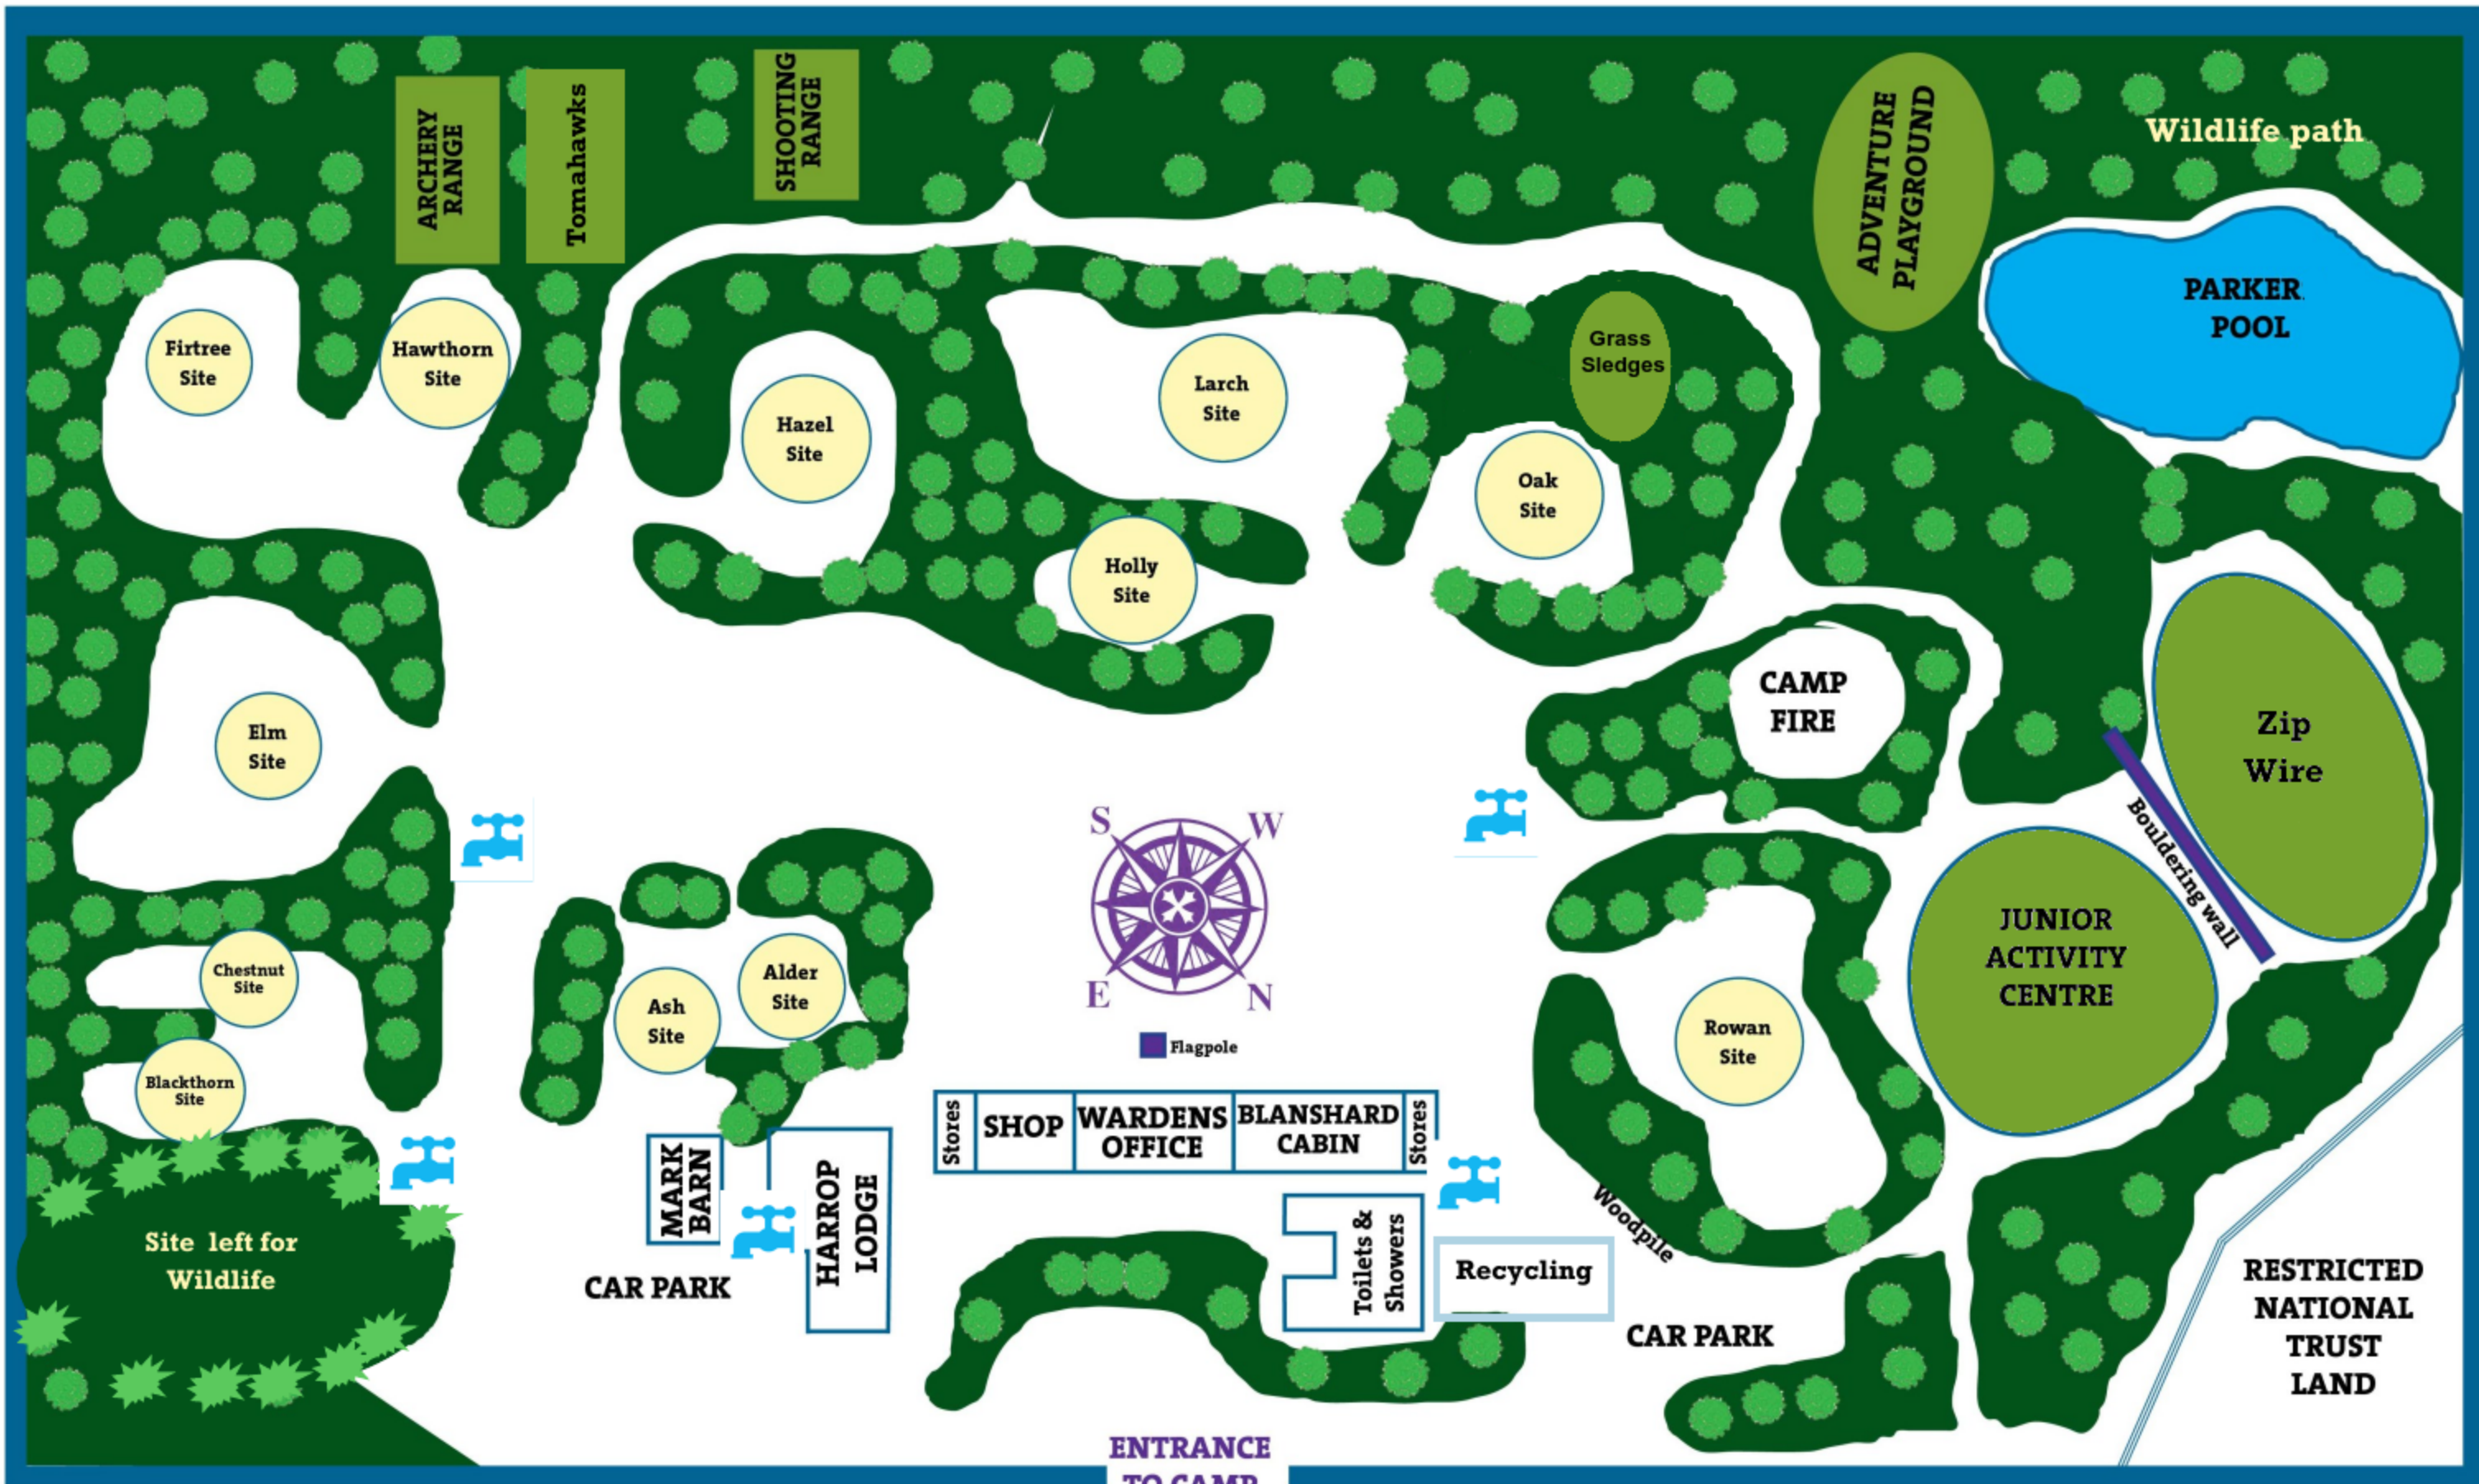

# DUNHAM PARK SCOUT CAMP

Postcode: WA14 4SP

Grid Reference: SJ 742 866